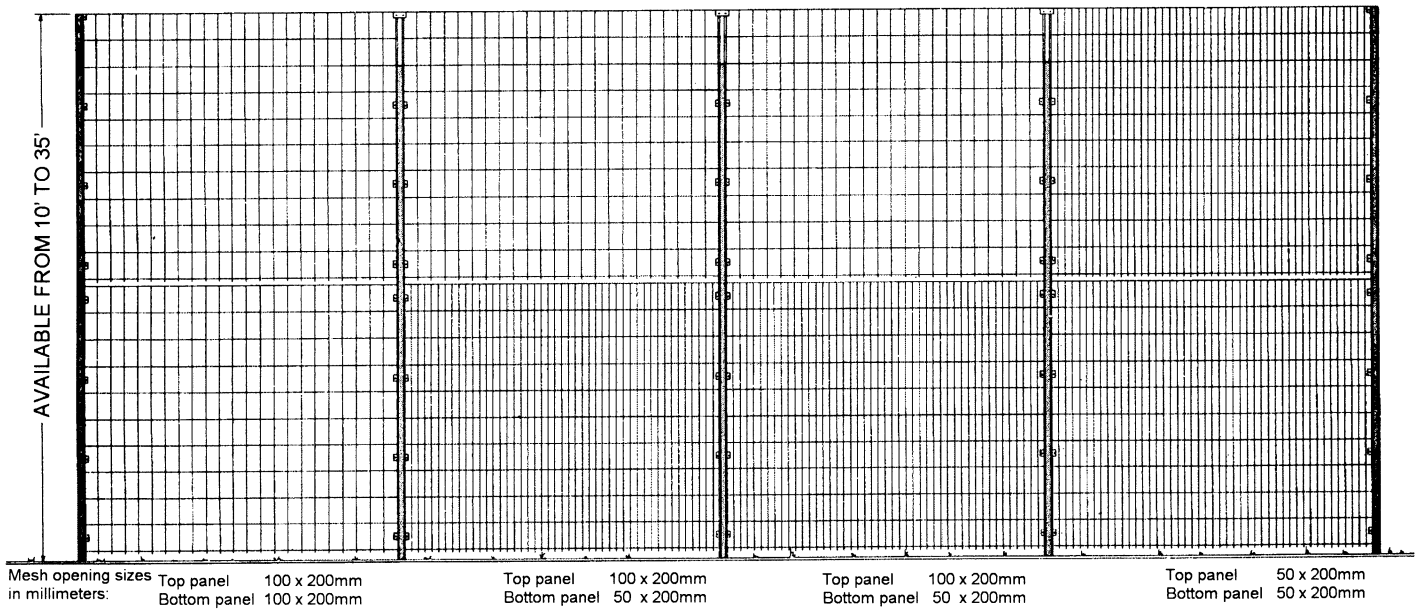

LEGI B FENCE

THE LEGI-B FENCE WAS ESPECIALLY CONSTRUCTED AS A BALL-STOPPING SCREEN. SINCE THE STRESSES ARE MUCH HIGHER THAN IN CONVENTIONAL FENCES, BALL-STOPPING SCREENS MUST BE EXTREMELY ROBUST, BUT SHOULD HAVE A CERTAIN DEGREE OF ELASTICITY. LEGI HAS COMBINED HEAVY-DUTY POSTS, MESH AND HARDWARE WITH SAFETY, ECONOMY AND FREEDOM FROM MAINTENANCE. THE LEGI-B FENCE IS HOT-DIP GALVANIZED AFTER FABRICATION, COATED WITH UV- STABLE, THERMALLY-SET POLYESTER POWDER COAT, LEGI LEADS THE INDUSTRY IN CORROSION PROTECTION.

PLAN VIEW

Two mesh panels, post and connecting hardware.

LEGI-B Fence- Standard fence.

LEGI-B.i Fence- Has additional patented rubber bushing attached to hardware for reducing structure-borne sound and vibration.