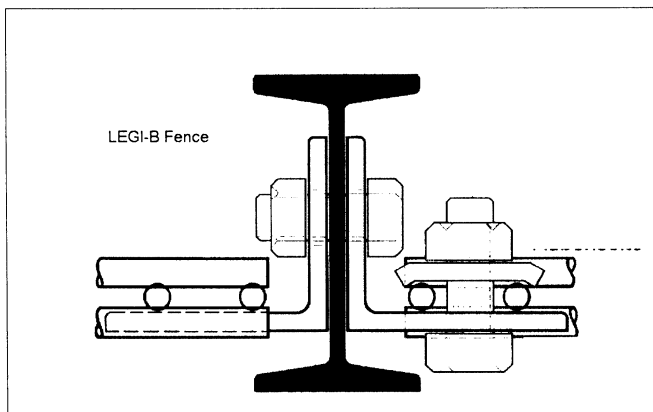

LEGI B FENCE

THE LEGI-B FENCE WAS ESPECIALLY CONSTRUCTED AS A BALL-STOPPING SCREEN. SINCE THE STRESSES ARE MUCH HIGHER THAN IN CONVENTIONAL FENCES, BALL-STOPPING SCREENS MUST BE EXTREMELY ROBUST, BUT SHOULD HAVE A CERTAIN DEGREE OF ELASTICITY. LEGI HAS COMBINED HEAVY-DUTY POSTS, MESH AND HARDWARE WITH SAFETY, ECONOMY AND FREEDOM FROM MAINTENANCE. THE LEGI-B FENCE IS HOT-DIP GALVANIZED AFTER FABRICATION, COATED WITH UV- STABLE, THERMALLY-SET POLYESTER POWDER COAT, LEGI LEADS THE INDUSTRY IN CORROSION PROTECTION.

PLAN VIEW

Two mesh panels, post and connecting hardware.

LEGI-B Fence- Standard fence.

LEGI-B.i Fence- Has additional patented rubber bushing attached to hardware for reducing structure-borne sound and vibration.