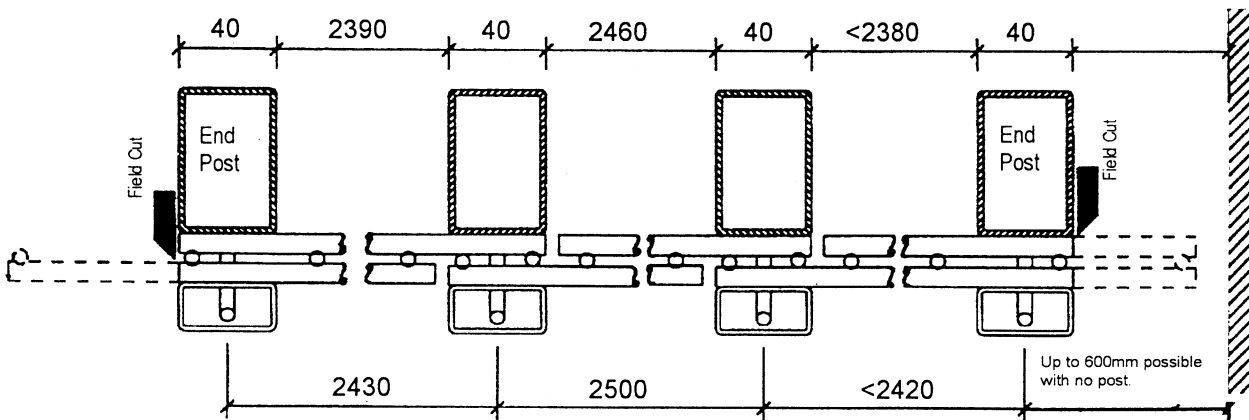

LEGI-Fit INSTALLATION INSTRUCTIONS

Set end posts at spacing of 2500mm on-center using LEGI spacers.

Plan View

Note: The LEGI spacers are hung on the post hooks either in front of or behind the mesh panels and held in place by the clamping tube.

Set end posts at spacing less than 2500mm on-center.

Note: Cut ends should be de-burred, cold-galvanized and painted.

OuterSpace Landscape Furnishings
7533 Draper Ave
La Jolla CA 92037

TO CONVERT FROM MILLIMETERS TO INCHES DIVIDE BY