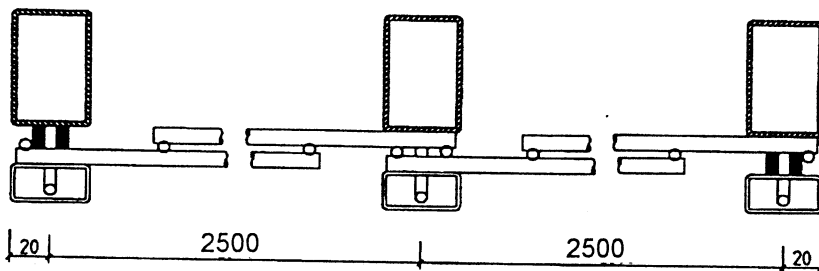

LEGI-Fit INSTALLATION INSTRUCTIONS

Set end posts at spacing of 2500mm on-center using LEGI spacers.

Plan View

Note: The LEGI spacers are hung on the post hooks either in front of or behind the mesh panels and held in place by the clamping tube.

Set end posts at spacing less than 2500mm on-center.

Note: Cut ends should be de-burred, cold-galvanized and painted.

OuterSpace Landscape Furnishings
7533 Draper Ave
La Jolla CA 92037

TO CONVERT FROM MILLIMETERS TO INCHES DIVIDE BY