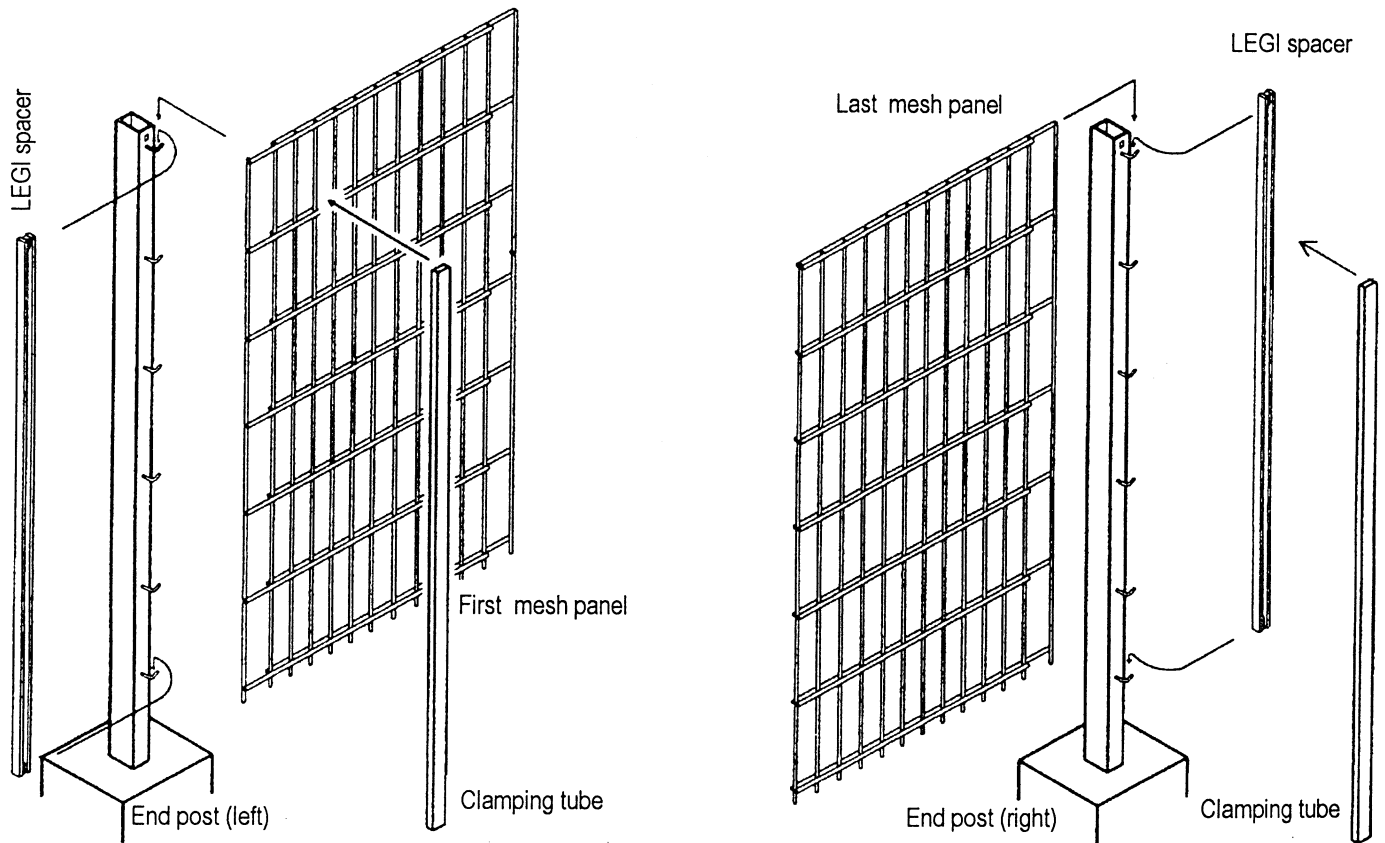

LEGI-Fit INSTALLATION INSTRUCTIONS

Set end posts at spacing of 2500mm on-center using LEGI spacers.

Plan View

Note: The LEGI spacers are hung on the post hooks either in front of or behind the mesh panels and held in place by the clamping tube.

Set end posts at spacing less than 2500mm on-center.

Note: Cut ends should be de-burred, cold-galvanized and painted.

OuterSpace Landscape Furnishings
7533 Draper Ave
La Jolla CA 92037

TO CONVERT FROM MILLIMETERS TO INCHES DIVIDE BY