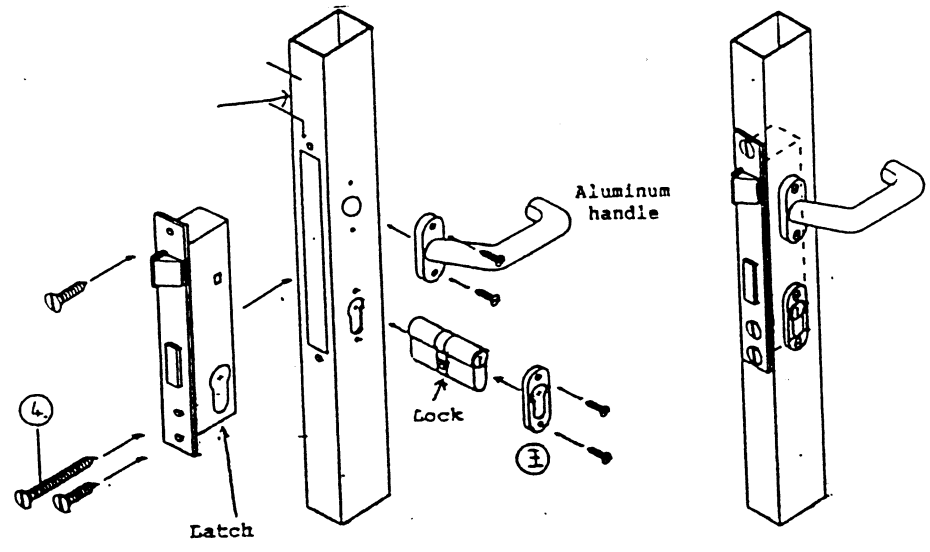

LEGI GATE HARDWARE DETAILS

LATCH AND LOCK DETAIL

TYPICAL HINGE DETAIL

NOTE: The oval holes in the HINGE PLATE allow for a 1.1" lateral adjustment of the gate wing.

OuterSpace Landscape Furnishings
 7533 Draper Avenue
 La Jolla CA 92037
 Tel: 800/338-2499 Fax: 858/459-3622
 email: outerspace@znet.com