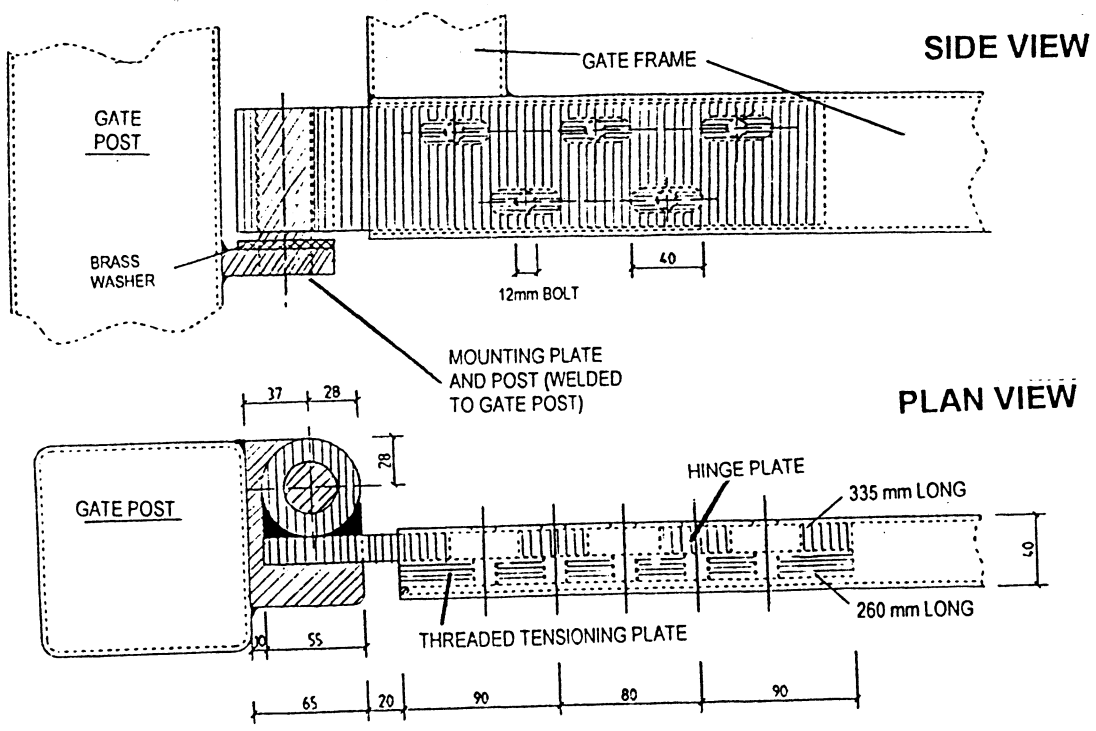

LEGI GATE HARDWARE DETAILS

LATCH AND LOCK DETAIL

TYPICAL HINGE DETAIL

NOTE: The oval holes in the HINGE PLATE allow for a 1.1" lateral adjustment of the gate wing.

OuterSpace Landscape Furnishings
 7533 Draper Avenue
 La Jolla CA 92037
 Tel: 800/338-2499 Fax: 858/459-3622
 email: outerspace@znet.com