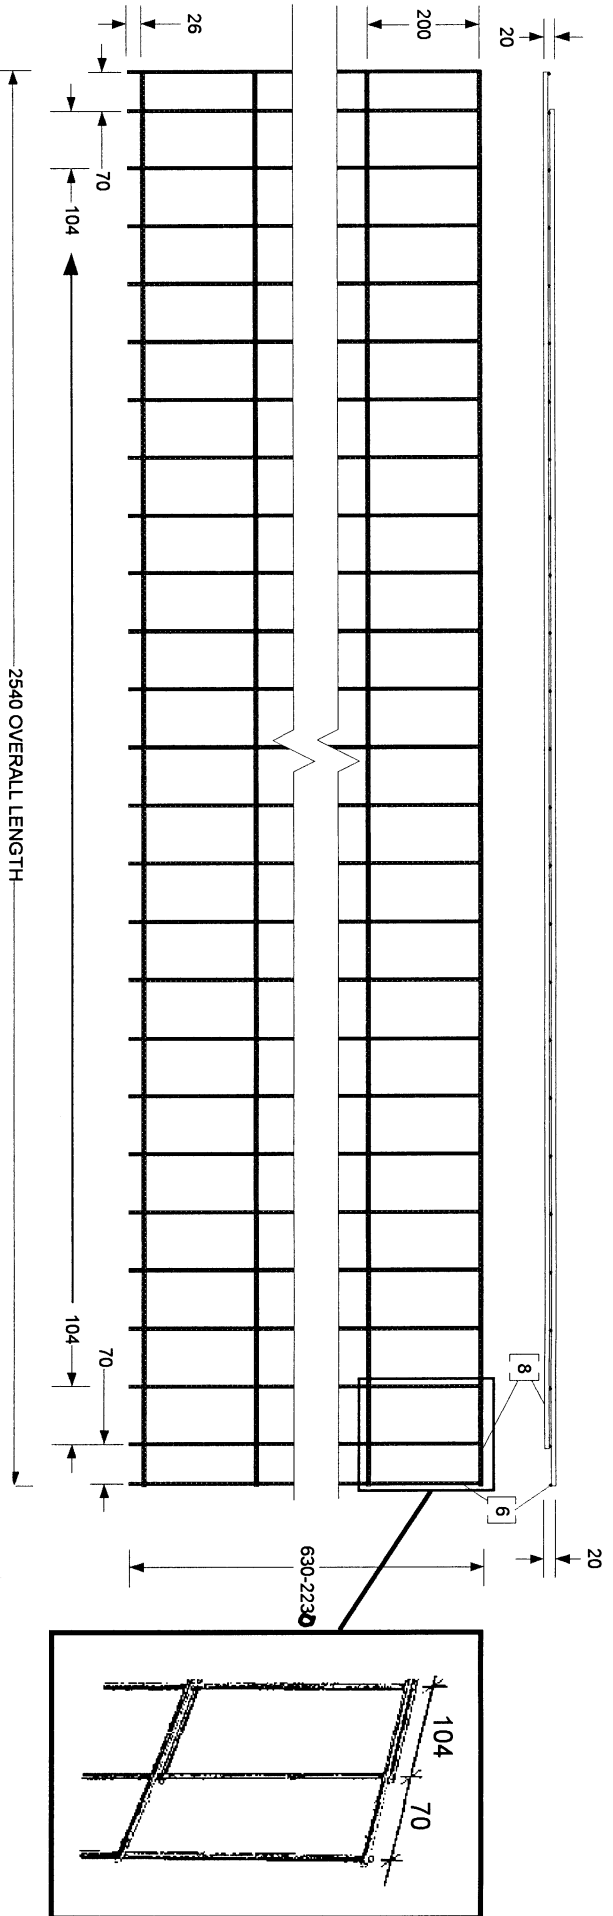

LEGI MESH PANEL

**ALL MEASUREMENTS IN MM
MM TO INCHES DIVIDE BY 25.4**

MESH OPENING OPTIONS, ON-CENTER	3.9"x7.9" (SHOWN ABOVE), 1.9"x7.9", 1.4"x7.9"
PICKETS EXTEND BEYOND LAST DOUBLE HORIZONTAL RODS	1.2"
WELDED, DOUBLE-DRAWN STEEL WIRE AND ROD	
VERTICAL WIRE	.24", 3 GAUGE, 6mm
DOUBLE HORIZONTAL RODS	.31", 0 GAUGE, 8mm
PANEL HEIGHTS IN INCREMENTS OF 8"	
SHORTEST PANEL	24.8"
TALLEST SINGLE PANEL	7.3'
HEIGHTS ABOVE 7.3' MUST USE 2 OR MORE PANELS	
ON-CENTER POST SPACING OF	98.4" ON-CENTER

ALL PANELS HOT-DIP GALVANIZED AFTER FABRICATION WITH AT LEAST 1.8 OZ./SQ. FT. ZINC.
10' MESH PANELS AVAILABLE FOR ORDERS OVER 500 L.F.

Outerspace Landscape Furnishings
 7533 Draper Avenue
 La Jolla CA 92037
 Tel: 800/338-2499 Fax: 858/459-3622
 email: outerspace@znet.com