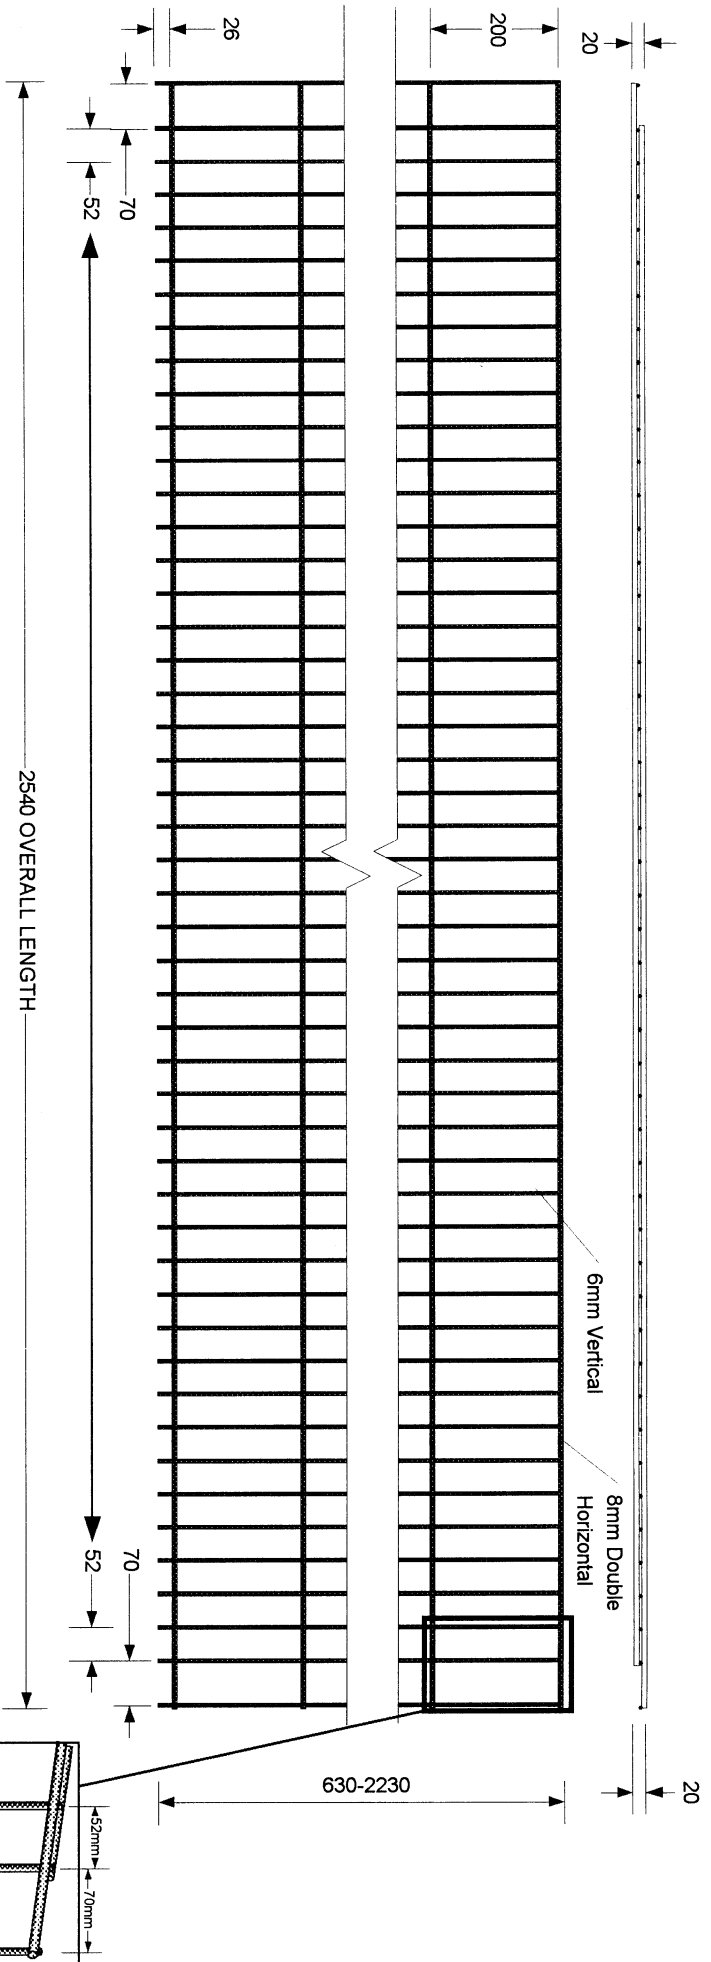

LEGI MESH PANEL

MESH OPENING OPTIONS, ON-CENTER	1.9"x7.9" (SHOWN ABOVE), 3.9"x7.9", 1.4"x7.9"
PICKETS EXTEND BEYOND LAST DOUBLE HORIZONTAL RODS	1.2"
WELDED, DOUBLE-DRAWN STEEL WIRE AND ROD	
VERTICAL WIRE	.24", 3 GAUGE, 6mm
DOUBLE HORIZONTAL RODS	.31", 0 GAUGE, 8mm
PANEL HEIGHTS IN INCREMENTS OF 8"	24.8"
SHORTEST PANEL	7.3'
TALLEST SINGLE PANEL	7.3'
HEIGHTS ABOVE 7.3' MUST USE 2 OR MORE PANELS	
ON-CENTER POST SPACING OF	98.4" ON-CENTER, 118.9" ON-CENTER

ALL PANELS HOT-DIP GALVANIZED AFTER FABRICATION WITH AT LEAST 1.8 OZ./SQ. FT. ZINC.
 10' MESH PANELS AVAILABLE FOR ORDERS OVER 500 L.F.

**ALL MEASUREMENTS IN MM
 MM TO INCHES DIVIDE BY 25.4**

Outerspace Landscape Furnishings
 7533 Draper Avenue
 La Jolla CA 92037
 Tel: 800/336-2499 Fax: 858/459-3622
 email: outerspace@znet.com