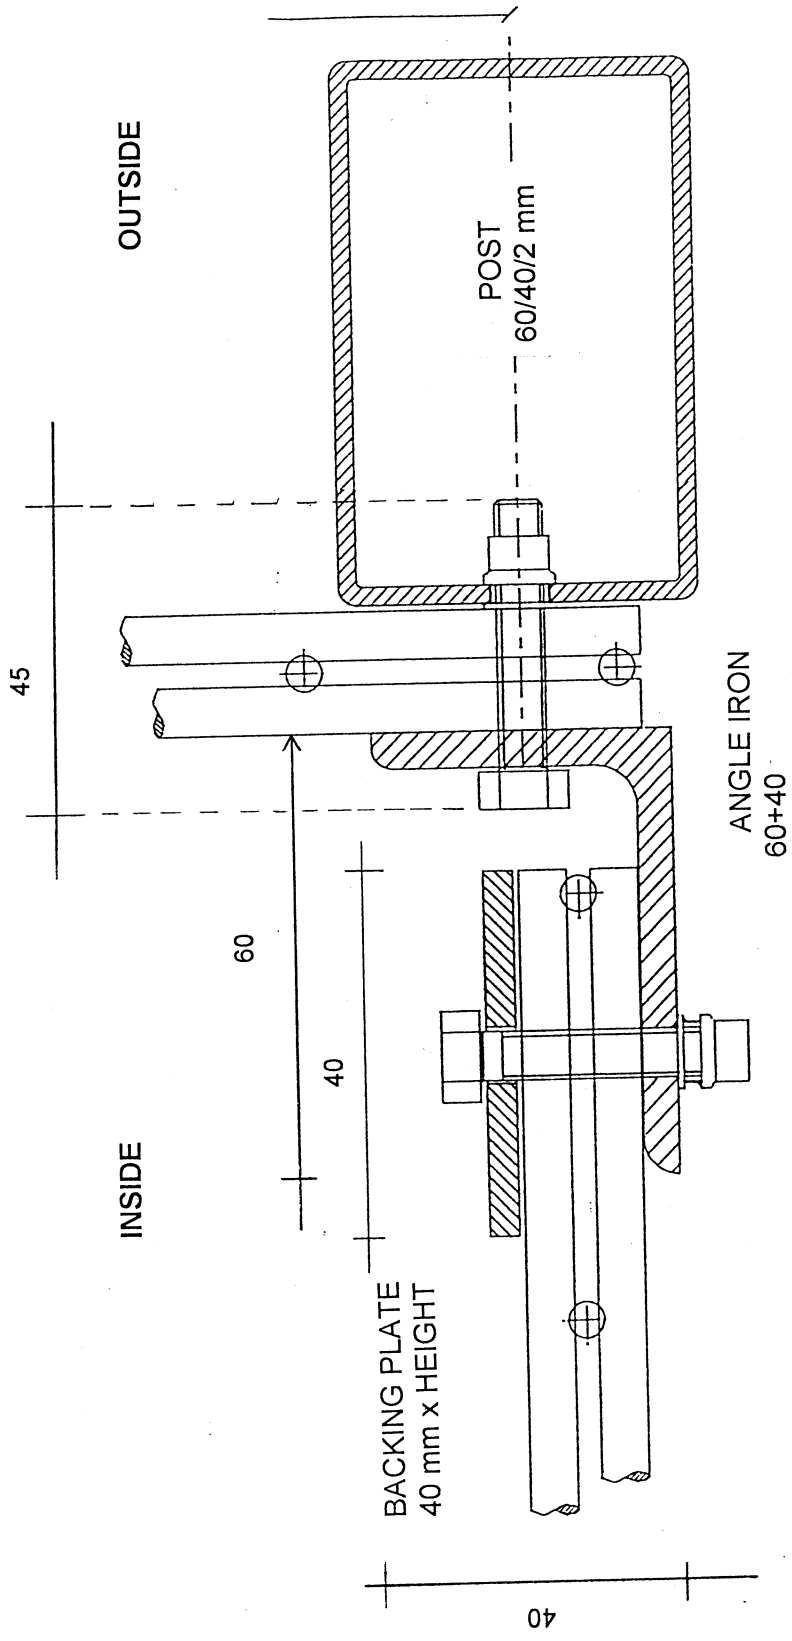

LEGI-R CORNER POST
PLAN VIEW

ALL MEASUREMENTS IN MILLIMETERS
MM TO INCHES DIVIDE BY 25.4

OuterSpace Landscape Furnishings
7533 Draper Avenue
La Jolla CA 92037
Tel: 800/338-2499 Fax: 619/459-3622
email: outerspace@znet.com