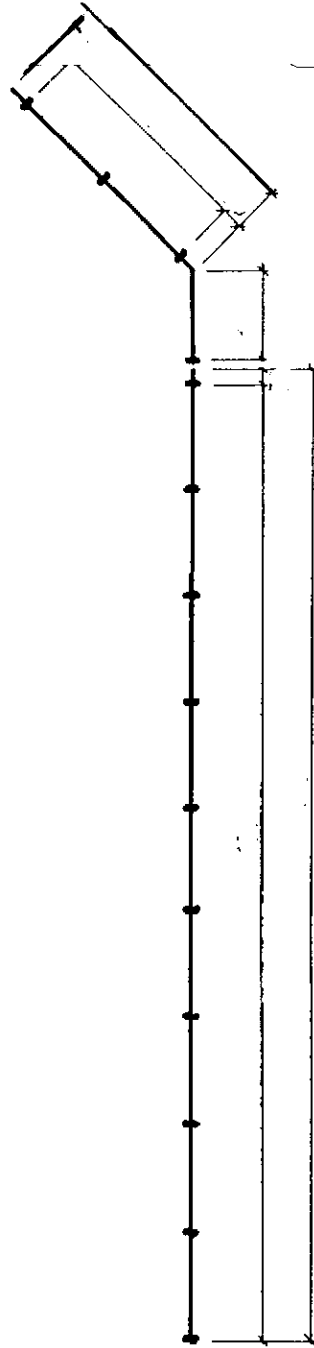

LEGI-R FENCEPOST WITH DEFLECTOR

LEGI-R MESH

LEGI-R BACKING PLATE WITH DEFLECTOR

LEGI-R FENCE WITH DEFLECTOR

**LEGI**

Distributed by: Outerspace Landscape  
Furnishings, Inc.  
7533 Draper Ave. La Jolla CA 92037  
800/338-2499 [www.fences.com](http://www.fences.com)