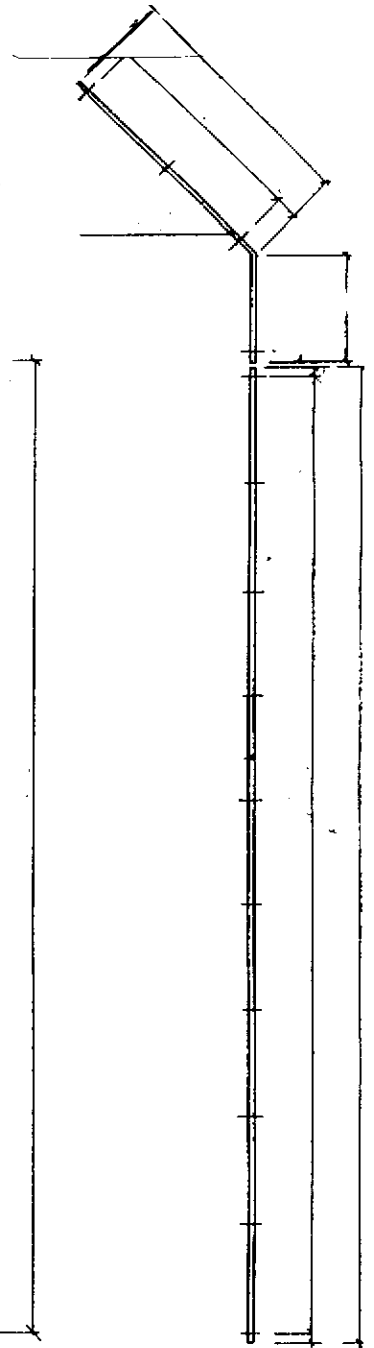

LEGI-R FENCEPOST WITH DEFLECTOR

LEGI-R MESH

LEGI-R BACKING PLATE WITH DEFLECTOR

LEGI-R FENCE WITH DEFLECTOR

**LEGI**

Distributed by: Outerspace Landscape  
Furnishings, Inc.  
7533 Draper Ave. La Jolla CA 92037  
800/338-2499 [www.fences.com](http://www.fences.com)