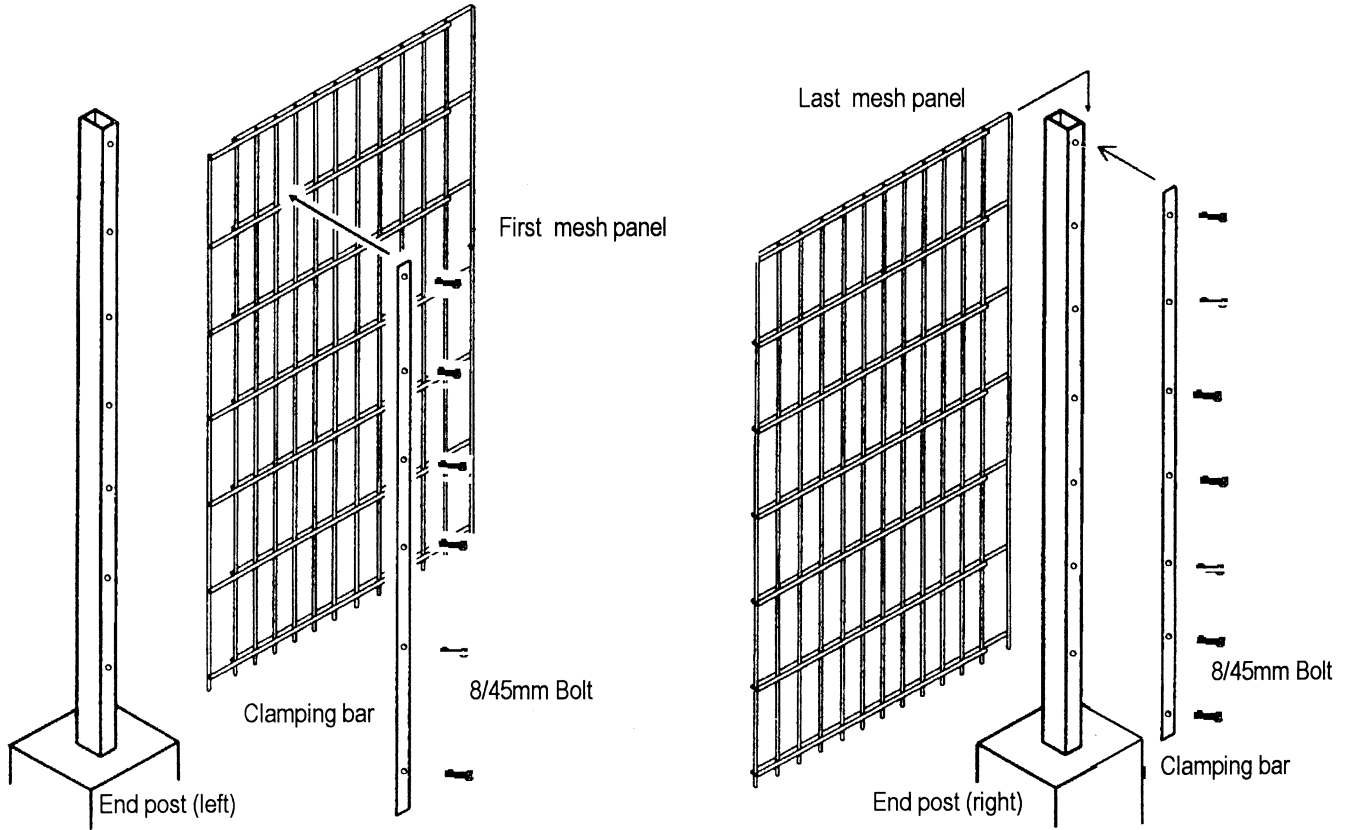

LEGI-R INSTALLATION INSTRUCTIONS

Set end posts at spacing of 2500mm on-center.

Plan View

Set end posts at spacing less than 2500mm on-center.

Note: Cut ends should be deburred, cold-galvanized and painted.