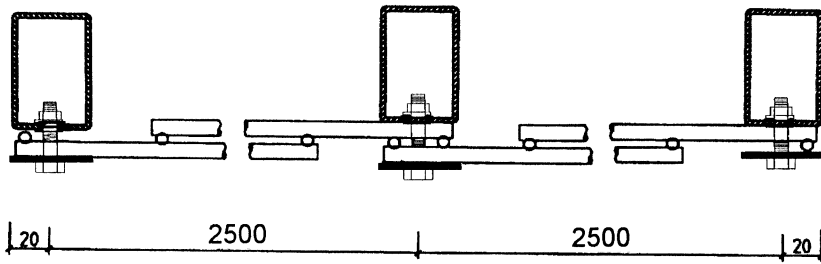

LEGI-R INSTALLATION INSTRUCTIONS

Set end posts at spacing of 2500mm on-center.

Plan View

Set end posts at spacing less than 2500mm on-center.

Note: Cut ends should be deburred, cold-galvanized and painted.