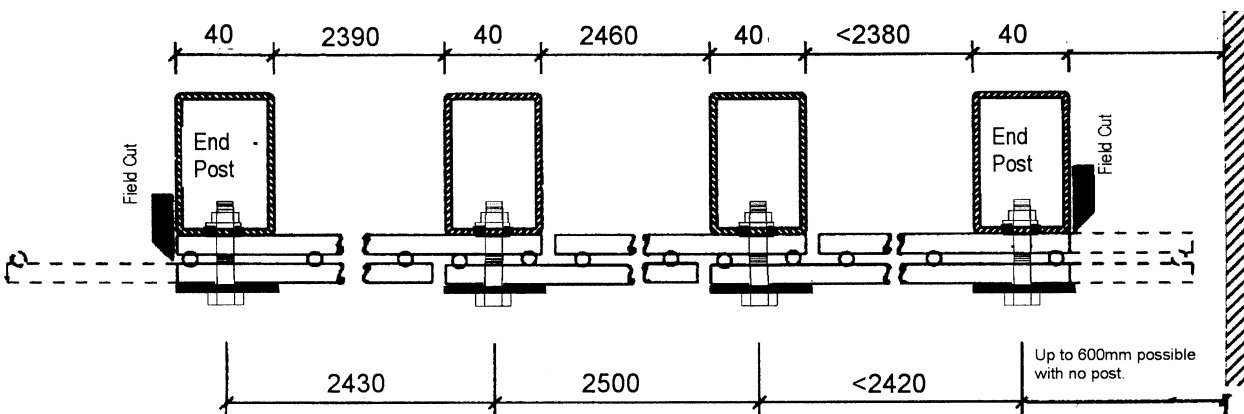

LEGI-R INSTALLATION INSTRUCTIONS

Set end posts at spacing of 2500mm on-center.

Plan View

Set end posts at spacing less than 2500mm on-center.

Note: Cut ends should be deburred, cold-galvanized and painted.

OuterSpace Landscape Furnishings
7533 Draper Ave
La Jolla CA 92037

Phone: 800/338-2499 Fax: 858/459-3622
Email: legi@fences.com Web: fences.com

TO CONVERT FROM MILLIMETERS TO INCHES DIVIDE BY